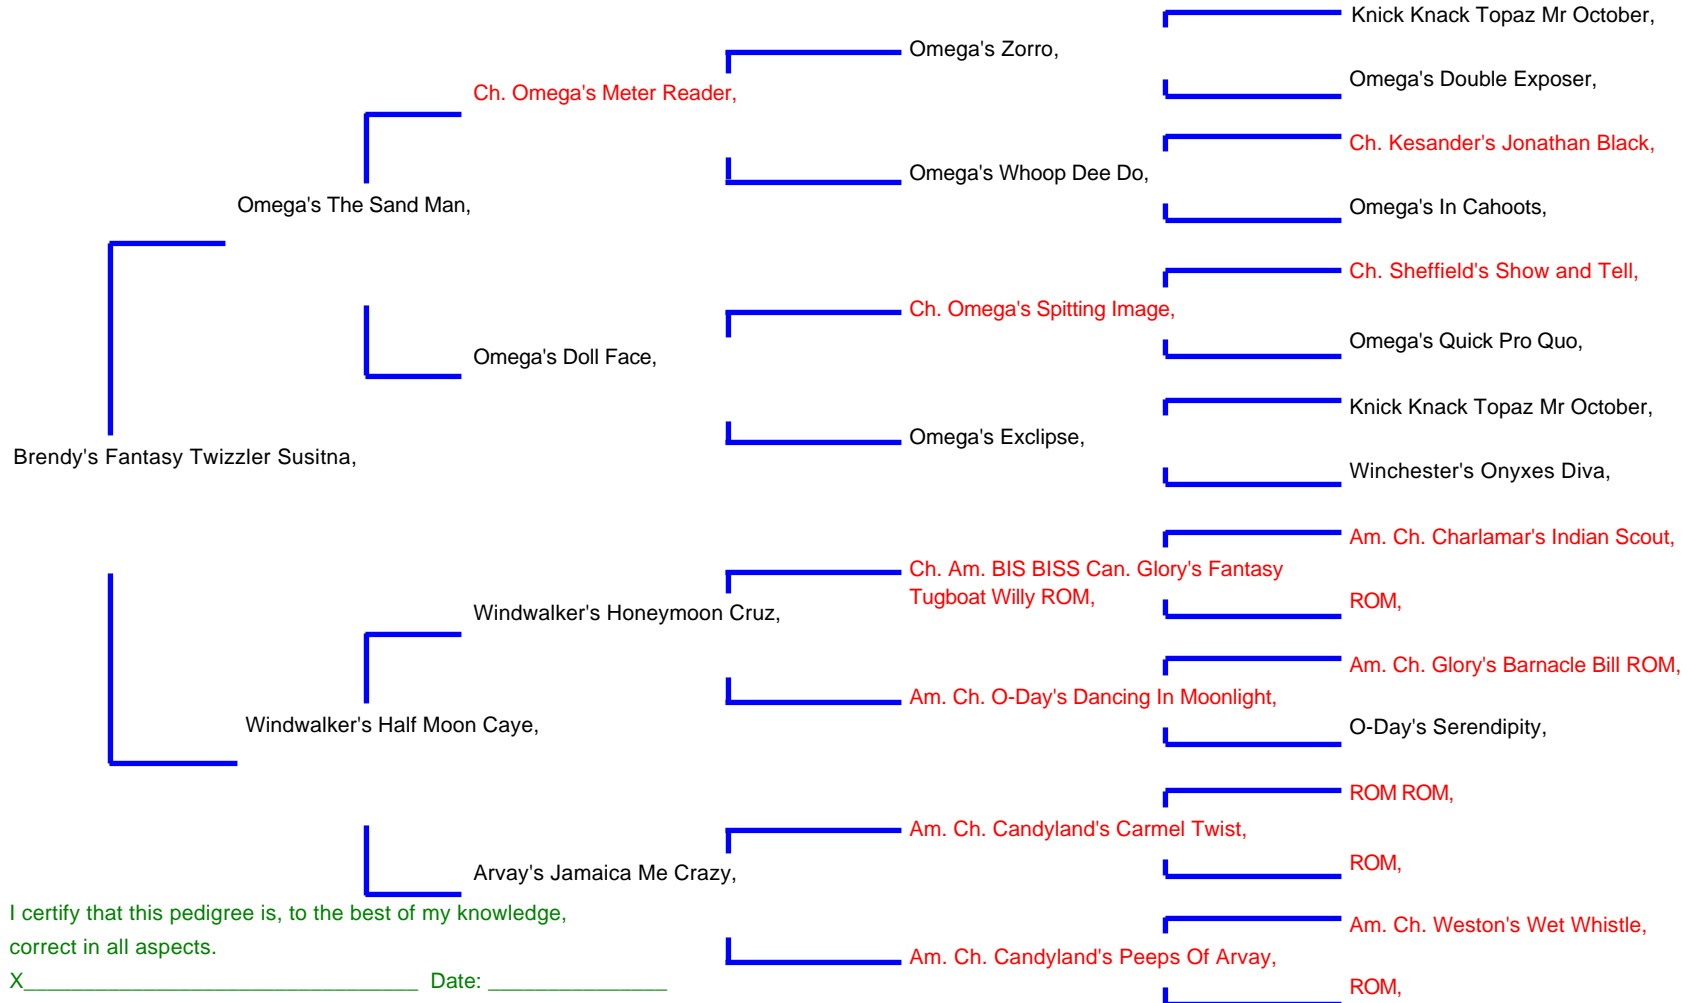

Pedigree For Brendy's Fantasy Twizzler Susitna

Brenda Shellehamer
118 Cider Drive

York Springs, PA 17372
Phone: 717-528-4968
Email: (brendypugs@comcast.net)

I certify that this pedigree is, to the best of my knowledge, correct in all aspects.

X _____ Date: _____