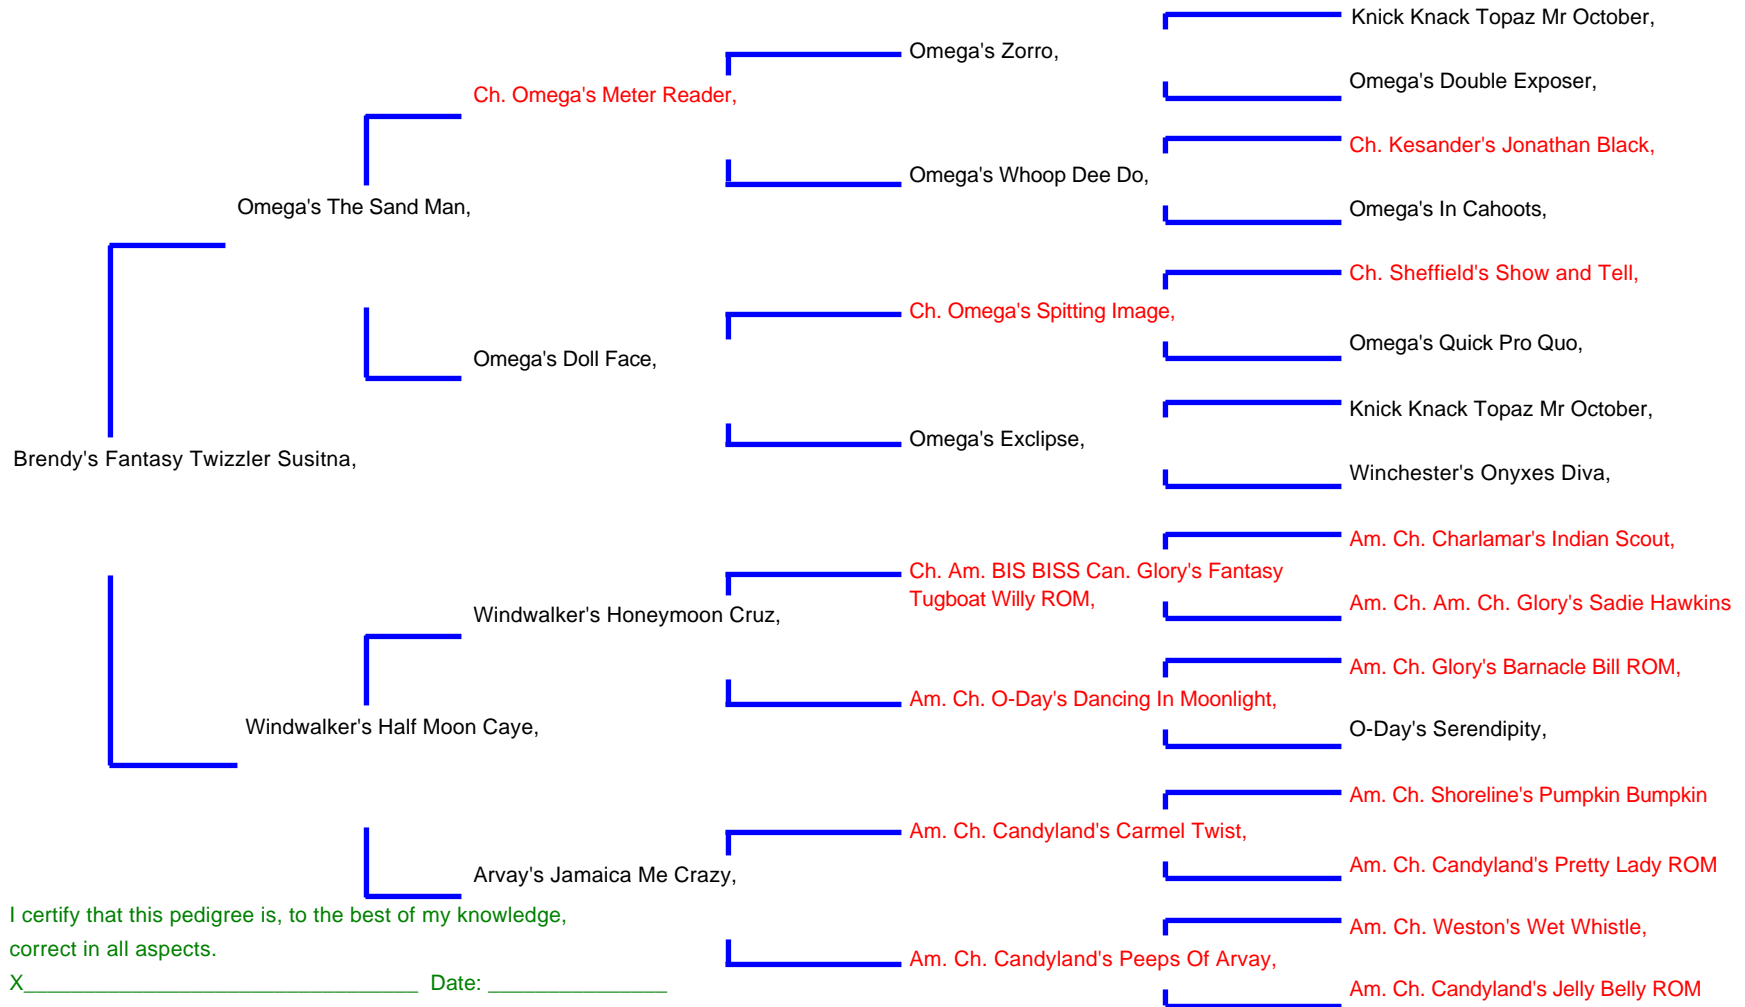

Pedigree For Brendy's Fantasy Twizzler Susitna

Brenda Shellehamer
118 Cider Drive

York Springs, PA 17372
Phone: 717-528-4968
Email: (brendypugs@comcast.net)

I certify that this pedigree is, to the best of my knowledge, correct in all aspects.